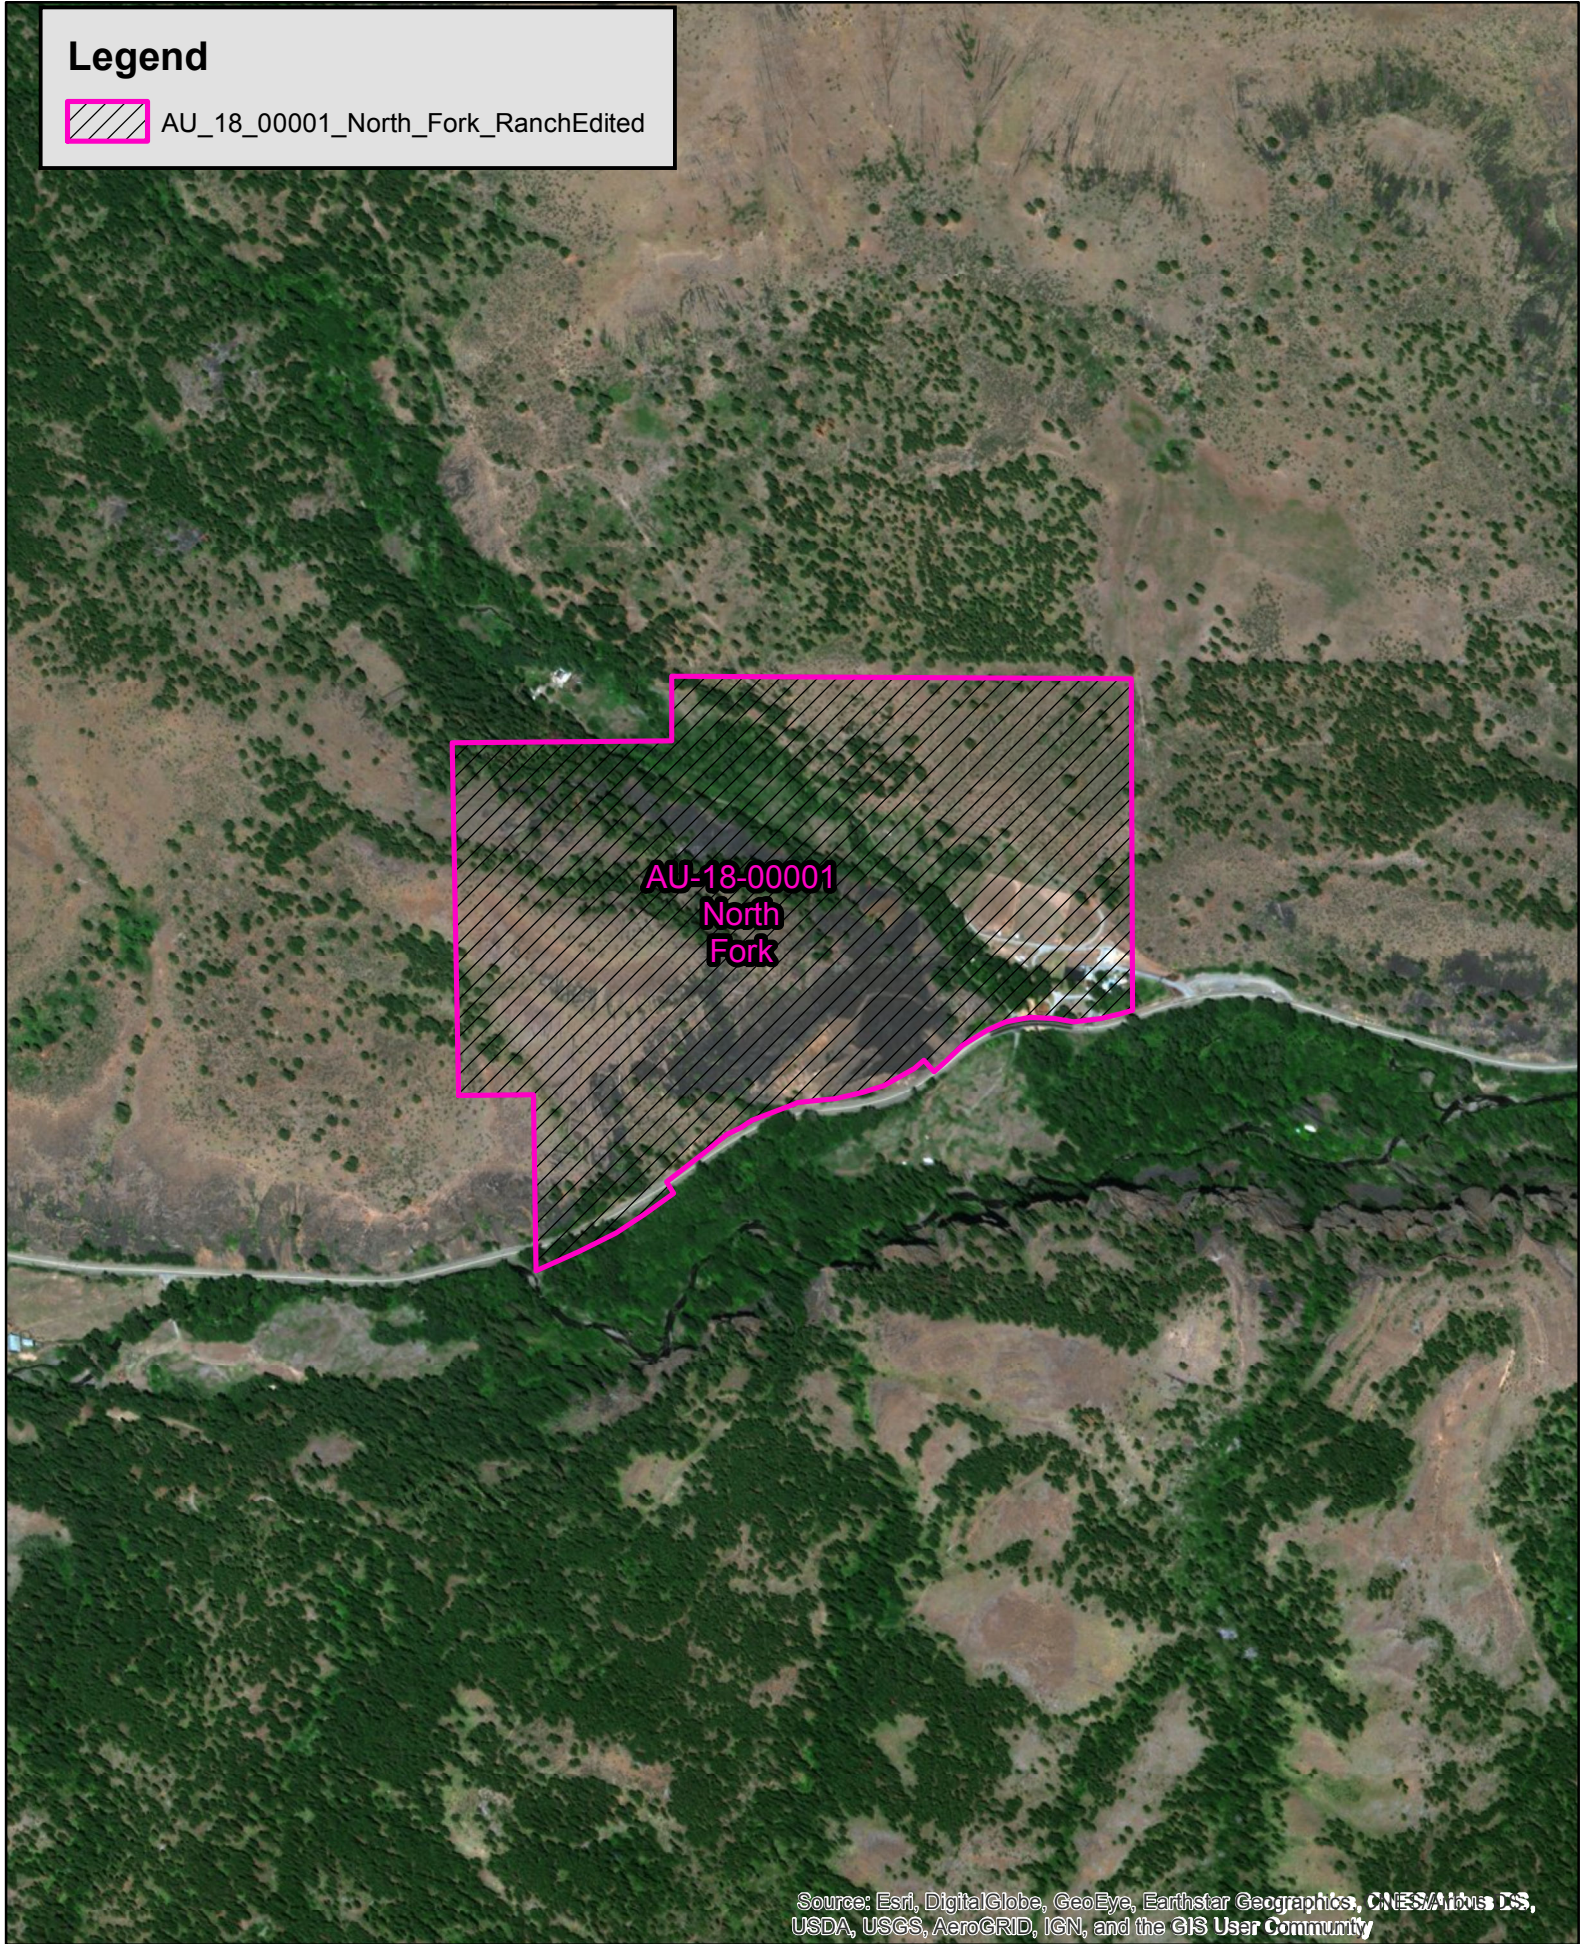

# Legend

 AU\_18\_00001\_North\_ForkEdited

Source: Esri, DigitalGlobe, GeoEye, Earthstar Geographics, CNES/Airbus DS, USDA, USGS, AeroGRID, IGN, and the GIS User Community

**AU-18-00001 North Fork**

**Aerial View**